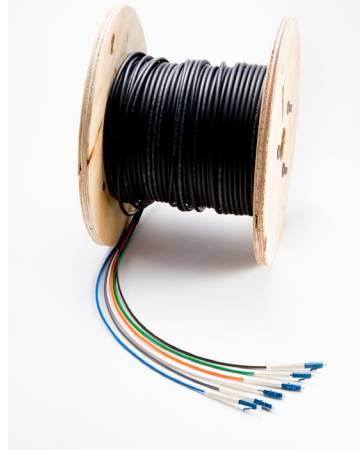

FI-9X045-xxx5C

Pre-Terminated Fiber Optic Cables

Part Number Builder Example:

If you need a 6 Fiber OM3 with LC Connectors on each end and a Pulling Eye on one end with the connectors staggered. And a length of 550ft.

Base PN: Glass Size OM3 (C)

FI-9C045-

Pulling Eye with Connectors Staggered:

B

Length:

550

Connectors:

LC

PN:

FI-9C045-B550LC

FI-9X045-xxxLC