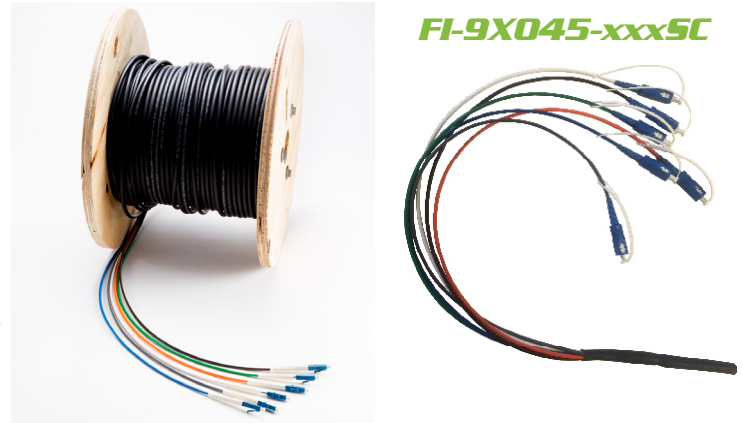

Pre-Terminated Fiber Optic Cables

West Penn Wire's Indoor/Outdoor OFNP Pre-Terminated Fiber Optic Assemblies are perfect for fiber optic installations within a building or between two buildings.

West Penn Wire can provide fully tested long length assemblies to allow Plug and Play fiber optic installation.

West Penn Wire Pre-Terminated Long Length Fiber Assemblies are built to your specifications using the best materials with highly skilled technicians in an environmentally controlled work space. All terminations are fully tested and ready for immediate installation.

We provide either 2 or 6 fiber Indoor/Outdoor OFNP OM1, OM3 OM4 and OS2 (Single-Mode) long length assemblies. The assemblies are terminated at each end with ST, SC, LC connectors. We can provide a Pulling eye on one end or Pulling Eye with Staggered Connectors. Provide the Part number with A, B or No designation.

The length of fiber cable can range from 50ft up to 1000ft.

FI-9X045-xxx5C

FI-9X045-xxxLC

Ordering Information

ST to ST		Glass Size (X)				Pulling Eye (P)	Length xxx
Part Number	Cable Description	OM1	OM3	OM4	OS2	Replace p with A,B or No Letter	Replace xxx:
FI-9X043-pxxxST FI-9X045-pxxxST FI-9X048-pxxxST	Indoor/Outdoor OFNP 2 Fiber - 4 ST Connections Indoor/Outdoor OFNP 6 Fiber - 12 ST Connections Indoor/Outdoor OFNP 12 Fiber - 24 ST Connections	B	C	E	W	A: Pulling Eye B: Pulling Eye-Connectors staggered	50-1000 feet
FI-9X240-pxxxST FI-9X241-pxxxST	Armored Indoor/Outdoor OFNP 6 Fiber - 12 STConn Armored Indoor/Outdoor OFNP 12 Fiber - 24 STConn	B	C	E	W	A: Pulling Eye B: Pulling Eye-Connectors staggered	50-1000 feet
LC to LC		Glass Size (X)					Replace xxx:
FI-9X043-pxxxLC FI-9X045-pxxxLC FI-9X048-pxxxLC	Indoor/Outdoor OFNP 2 Fiber - 4 LC Connections Indoor/Outdoor OFNP 6 Fiber - 12 LC Connections Indoor/Outdoor OFNP 12 Fiber - 24 LC Connections	B	C	E	W	A: Pulling Eye B: Pulling Eye-Connectors staggered	50-1000 feet
FI-9X240-pxxxLC FI-9X241-pxxxLC	Armored Indoor/Outdoor OFNP 6 Fiber - 12 LC Conn Armored Indoor/Outdoor OFNP 12 Fiber - 24 LC Conn	B	C	E	W	A: Pulling Eye B: Pulling Eye-Connectors staggered	50-1000 feet
SC to SC		Glass Size (X)					Replace xxx:
FI-9X043-pxxxSC FI-9X045-pxxxSC FI-9X048-pxxxSC	Indoor/Outdoor OFNP 2 Fiber - 4 SC Connections Indoor/Outdoor OFNP 6 Fiber - 12 SC Connections Indoor/Outdoor OFNP 12 Fiber - 24 SC Connections	B	C	E	W	A: Pulling Eye B: Pulling Eye-Connectors staggered	50-1000 feet
FI-9X240-pxxxSC FI-9X241-pxxxSC	Armored Indoor/Outdoor OFNP 6 Fiber - 12 SC Conn Armored Indoor/Outdoor OFNP 12 Fiber - 24 SC Conn	B	C	E	W	A: Pulling Eye B: Pulling Eye-Connectors staggered	50-1000 feet
SC to LC		Glass Size (X)					Replace xxx:
FI-9X043-pxxxCL FI-9X045-pxxxCL FI-9X048-pxxxCL	Indoor/Outdoor OFNP 2 Fiber - 2 LC /2SC Connections Indoor/Outdoor OFNP 6 Fiber - 6 LC/6SC Connections Indoor/Outdoor OFNP 12 Fiber - 12 LC /12SCConn.	B	C	E	W	A: Pulling Eye B: Pulling Eye-Connectors staggered	50-1000 feet
FI-9X240-pxxxCL FI-9X241-pxxxCL	Armored Indoor/Outdoor OFNP 6 Fiber - 6SC/6LC Armored Indoor/Outdoor OFNP 12 Fiber - 12SC/12LC	B	C	E	W	A: Pulling Eye B: Pulling Eye-Connectors staggered	50-1000 feet
SC to ST		Glass Size (X)					Replace xxx:
FI-9X043-pxxxCT- FI-9X045-pxxxCT FI-9X048-pxxxCT	Indoor/Outdoor OFNP 2 Fiber - 2 ST/2SC Connections Indoor/Outdoor OFNP 6 Fiber - 6 ST/6SC Connections Indoor/Outdoor OFNP 12 Fiber - 12 ST /12SCConn.	B	C	E	W	A: Pulling Eye B: Pulling Eye-Connectors staggered	50-1000 feet
FI-9X240-pxxxCT FI-9X241-pxxxCT	Armored Indoor/Outdoor OFNP 6 Fiber - 6SC/6ST Armored Indoor/Outdoor OFNP 12 Fiber - 12SC/12ST	B	C	E	W	A: Pulling Eye B: Pulling Eye-Connectors staggered	50-1000 feet